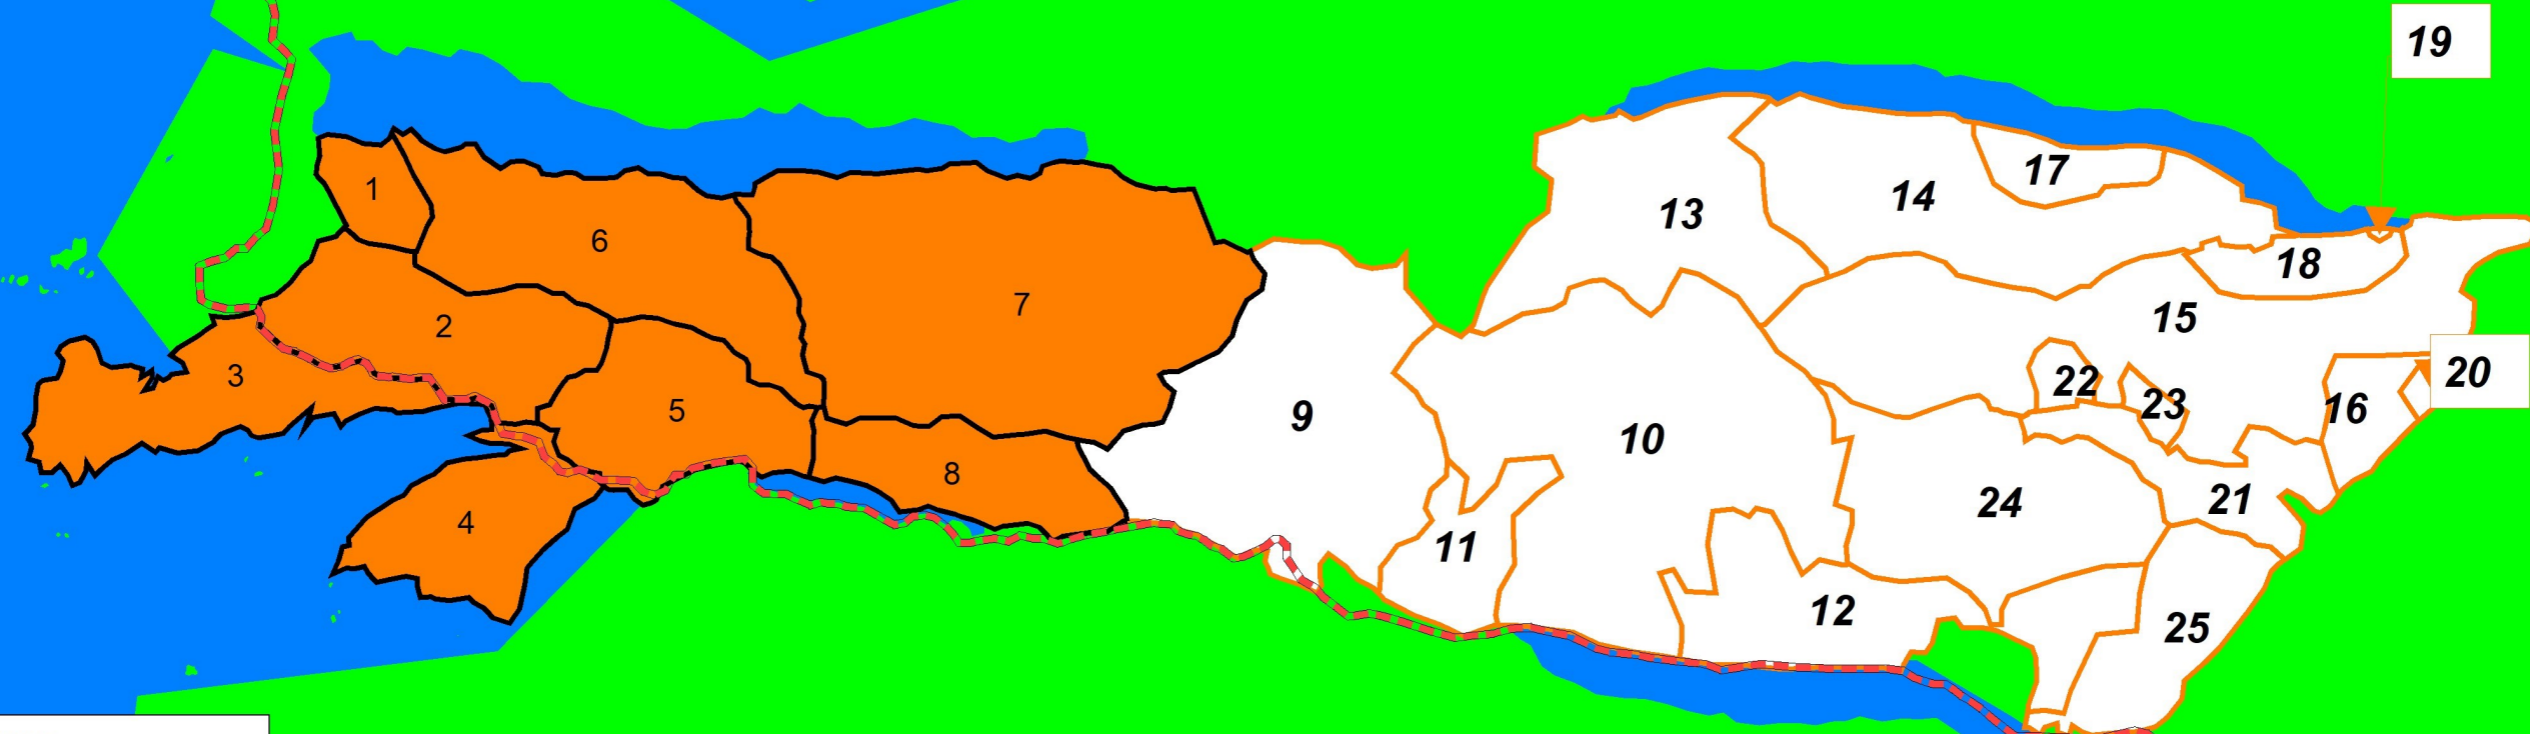

West Lochaber Deer Management Group

Reporting Units Map

Scale 1 : 175,000

Victor Clements: Native Woodland Advice, Mamie's Cottage, Taybridge Terrace, Aberfeldy, Perthshire, PH15 2BS

West Lochaber DMG

- East Sub Area
- West Sub Area
- Railway

Reproduced with permission of HM Stationary Office.
Crown Copyright Reserved.
Licence No. 100015487