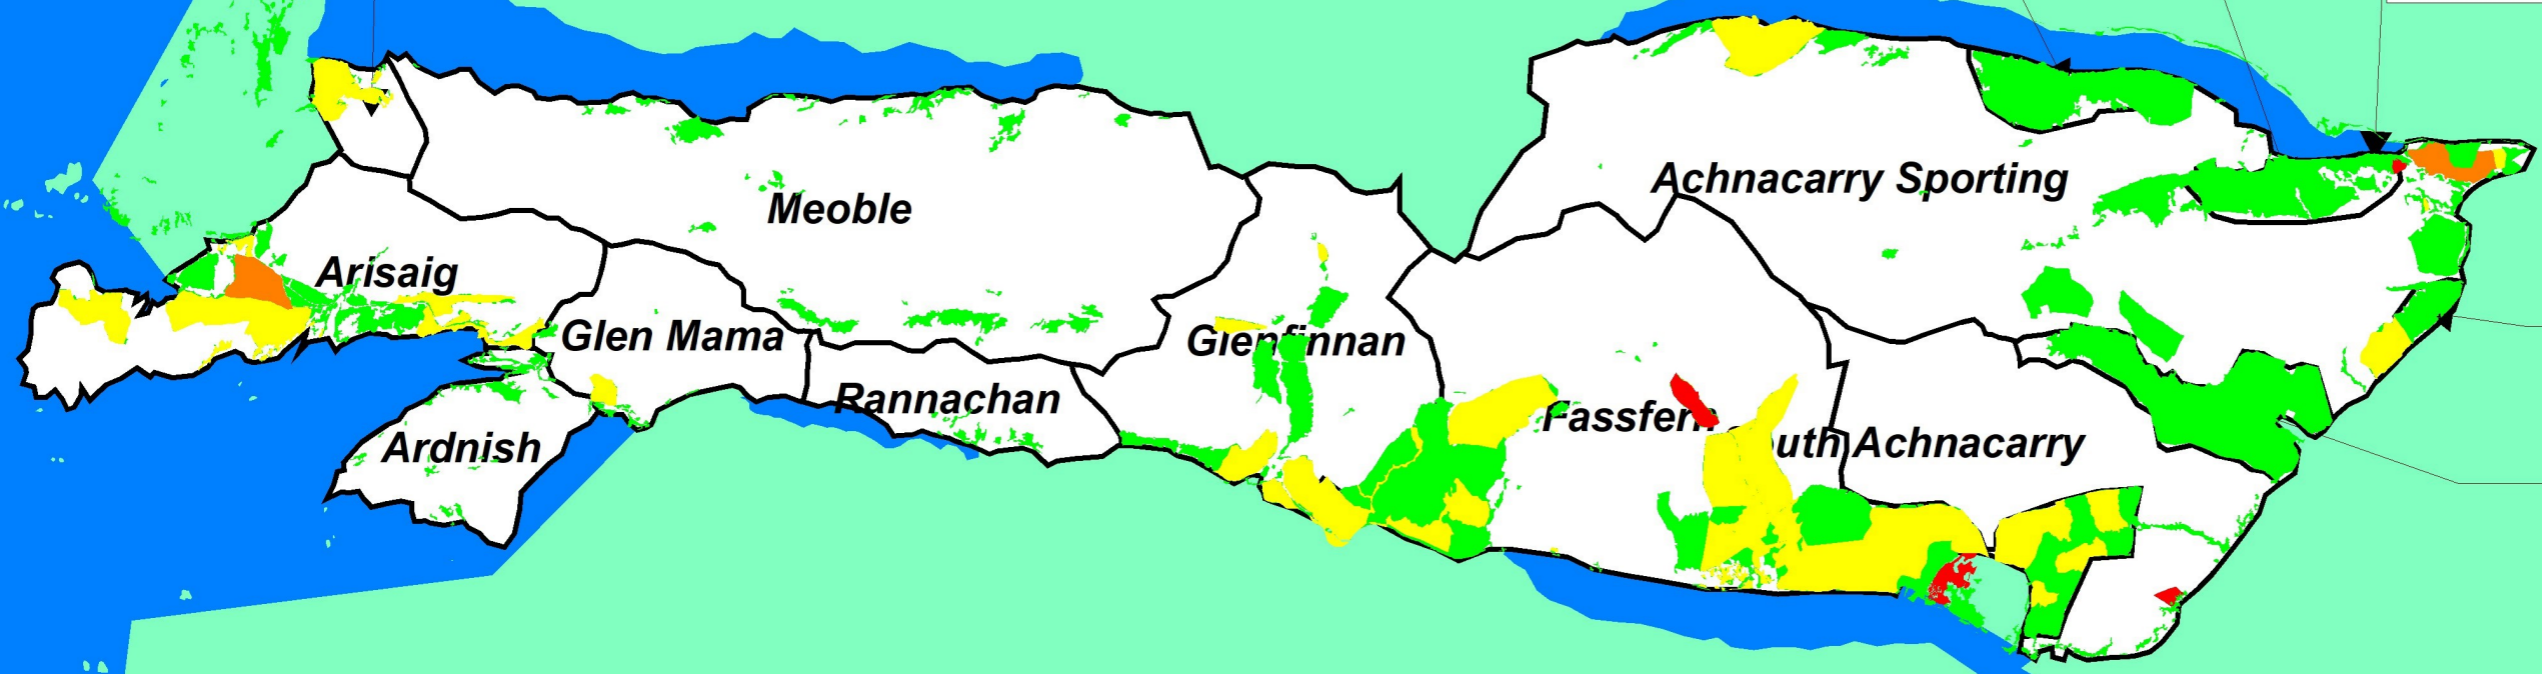

West Lochaber Deer Management Group

Woodland Creation Map

Scale 1 : 175,000

Victor Clements: Native Woodland Advice, Mamie's Cottage, Taybridge Terrace, Aberfeldy, Perthshire, PH15 2BS

Scamadale

WTS

WTS

Arkaig Community Forest