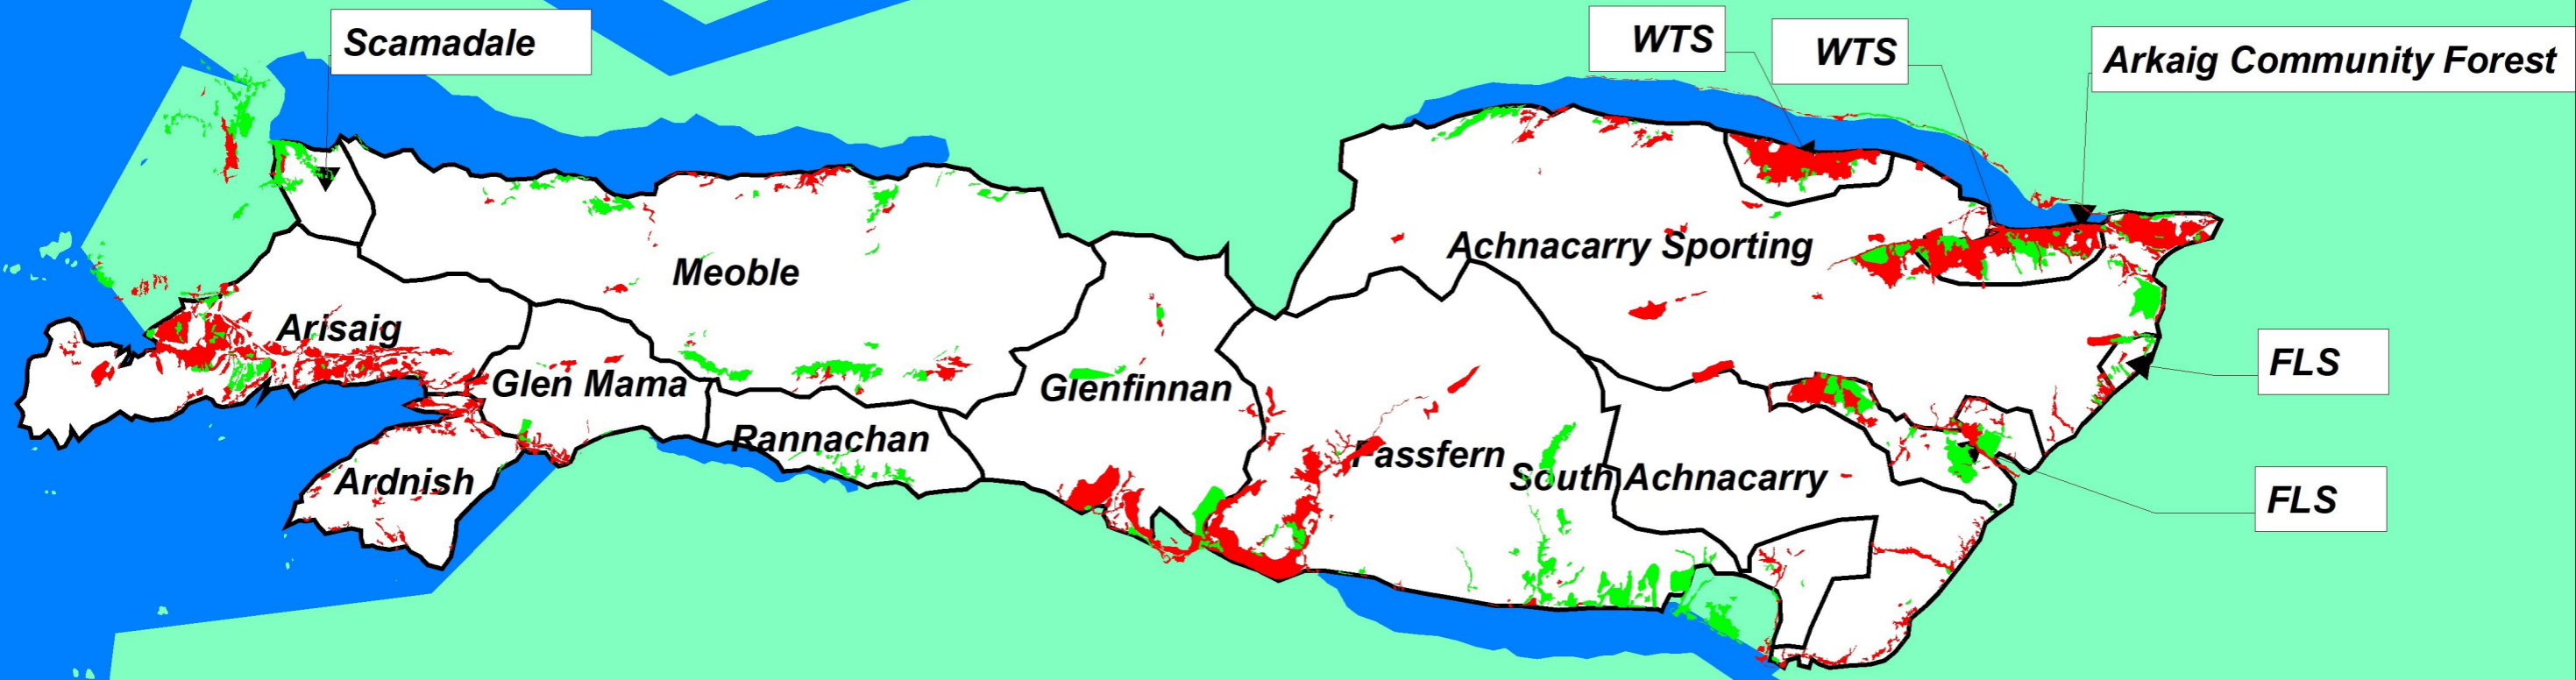

West Lochaber Deer Management Group

Woodland Impacts Map

Scale 1 : 175,000

Victor Clements: Native Woodland Advice, Mamie's Cottage, Taybridge Terrace, Aberfeldy, Perthshire, PH15 2BS

FLS

FLS

West Lochaber DMG

-  WLDMG Members
-  Low & medium impacts
-  High & Very High Impacts

Reproduced with permission of HM Stationary Office.
Crown Copyright Reserved.
Licence No. 100015487