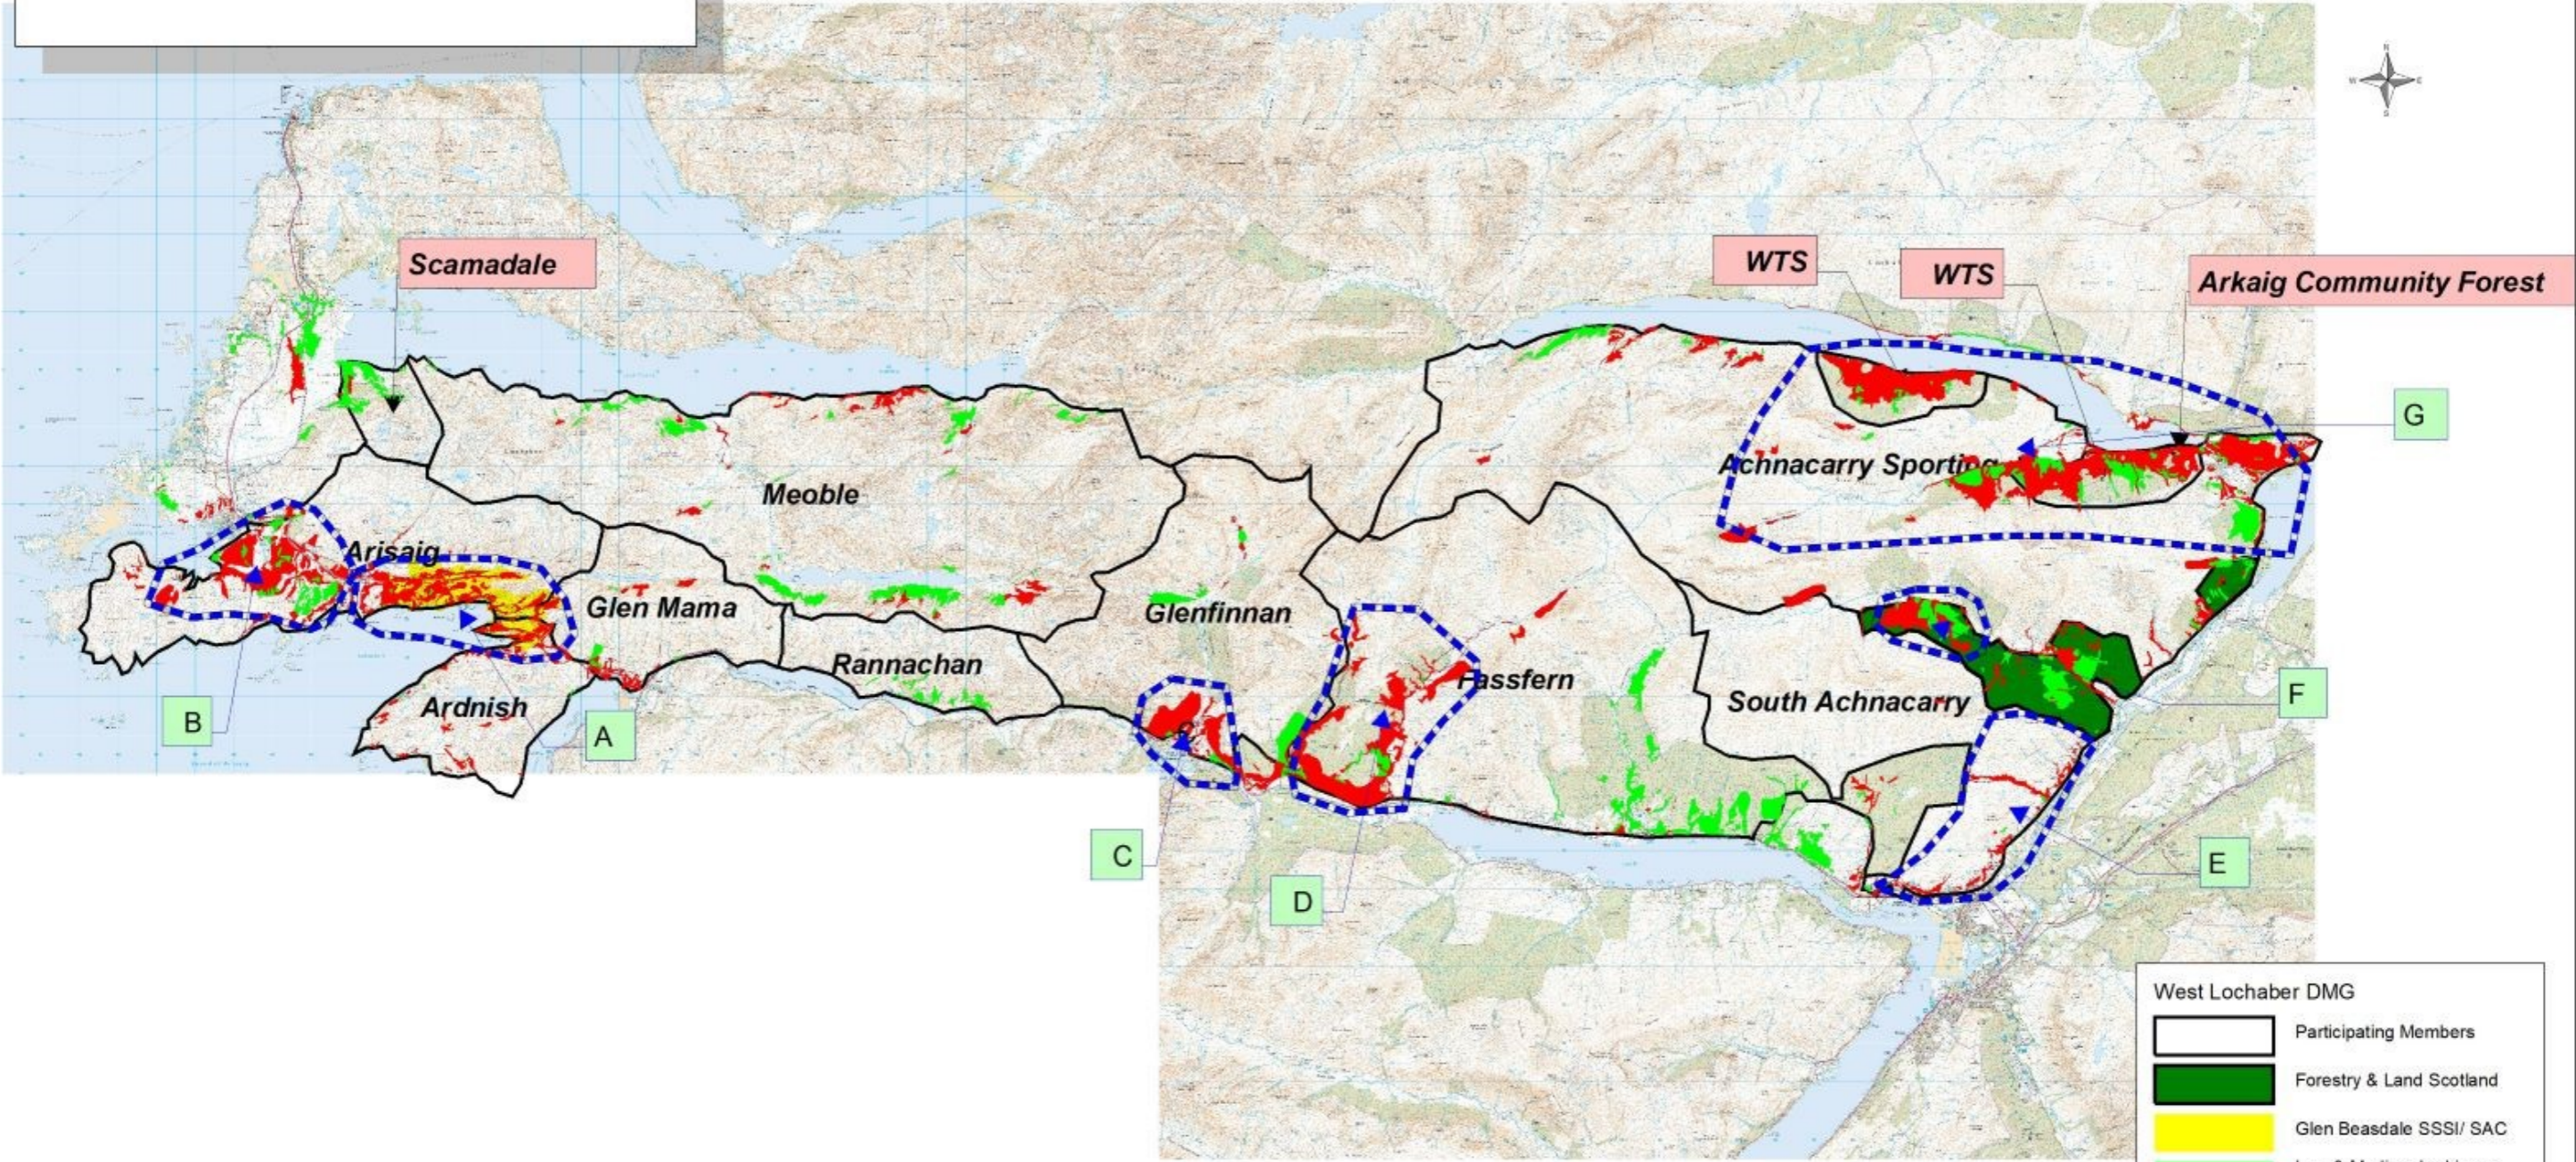

# West Lochaber Deer Management Group

## NWSS Focus Areas Map

Scale 1 : 175,000

Victor Clements: Native Woodland Advice, Mamie's Cottage, Taybridge Terrace, Aberfeldy, Perthshire, PH15 2BS

**West Lochaber DMG**

-  Participating Members
-  Forestry & Land Scotland
-  Glen Beasdale SSSI/ SAC
-  Low & Medium herbivore impacts
-  High & Very High herbivore impacts
-  NWSS Focus areas