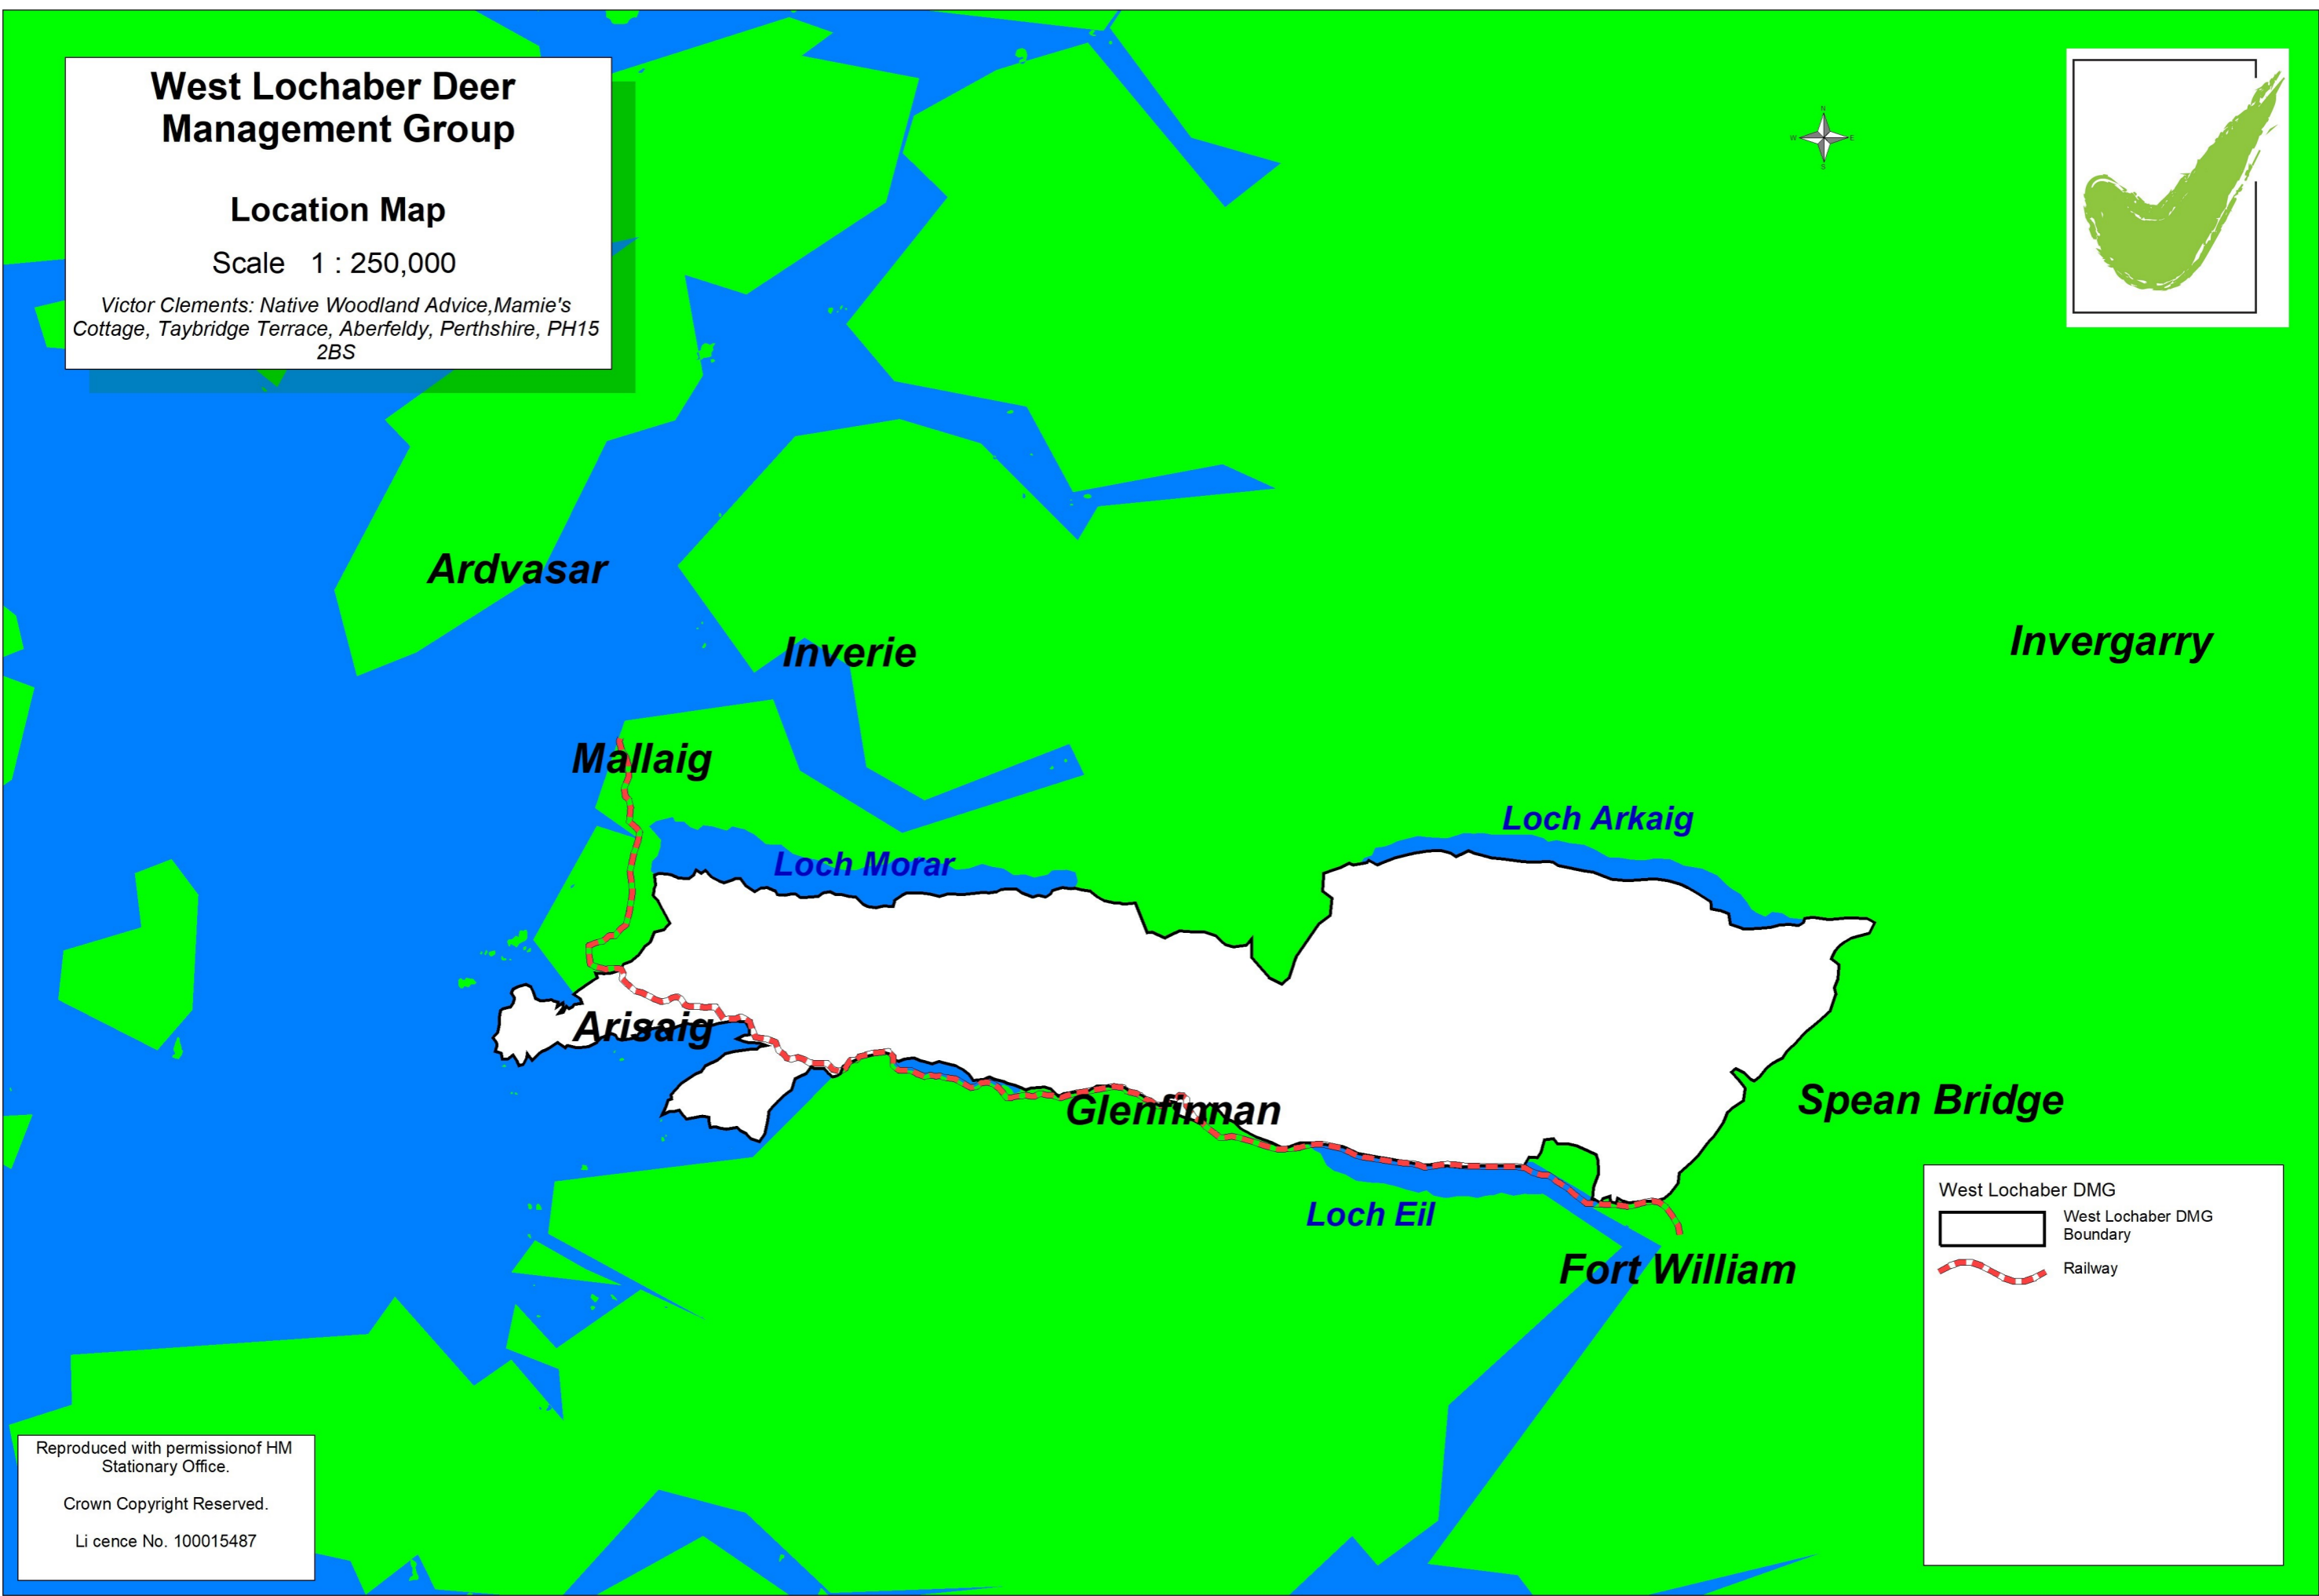

West Lochaber Deer Management Group

Location Map

Scale 1 : 250,000

Victor Clements: Native Woodland Advice, Mamie's Cottage, Taybridge Terrace, Aberfeldy, Perthshire, PH15 2BS

West Lochaber DMG

-  West Lochaber DMG Boundary
-  Railway