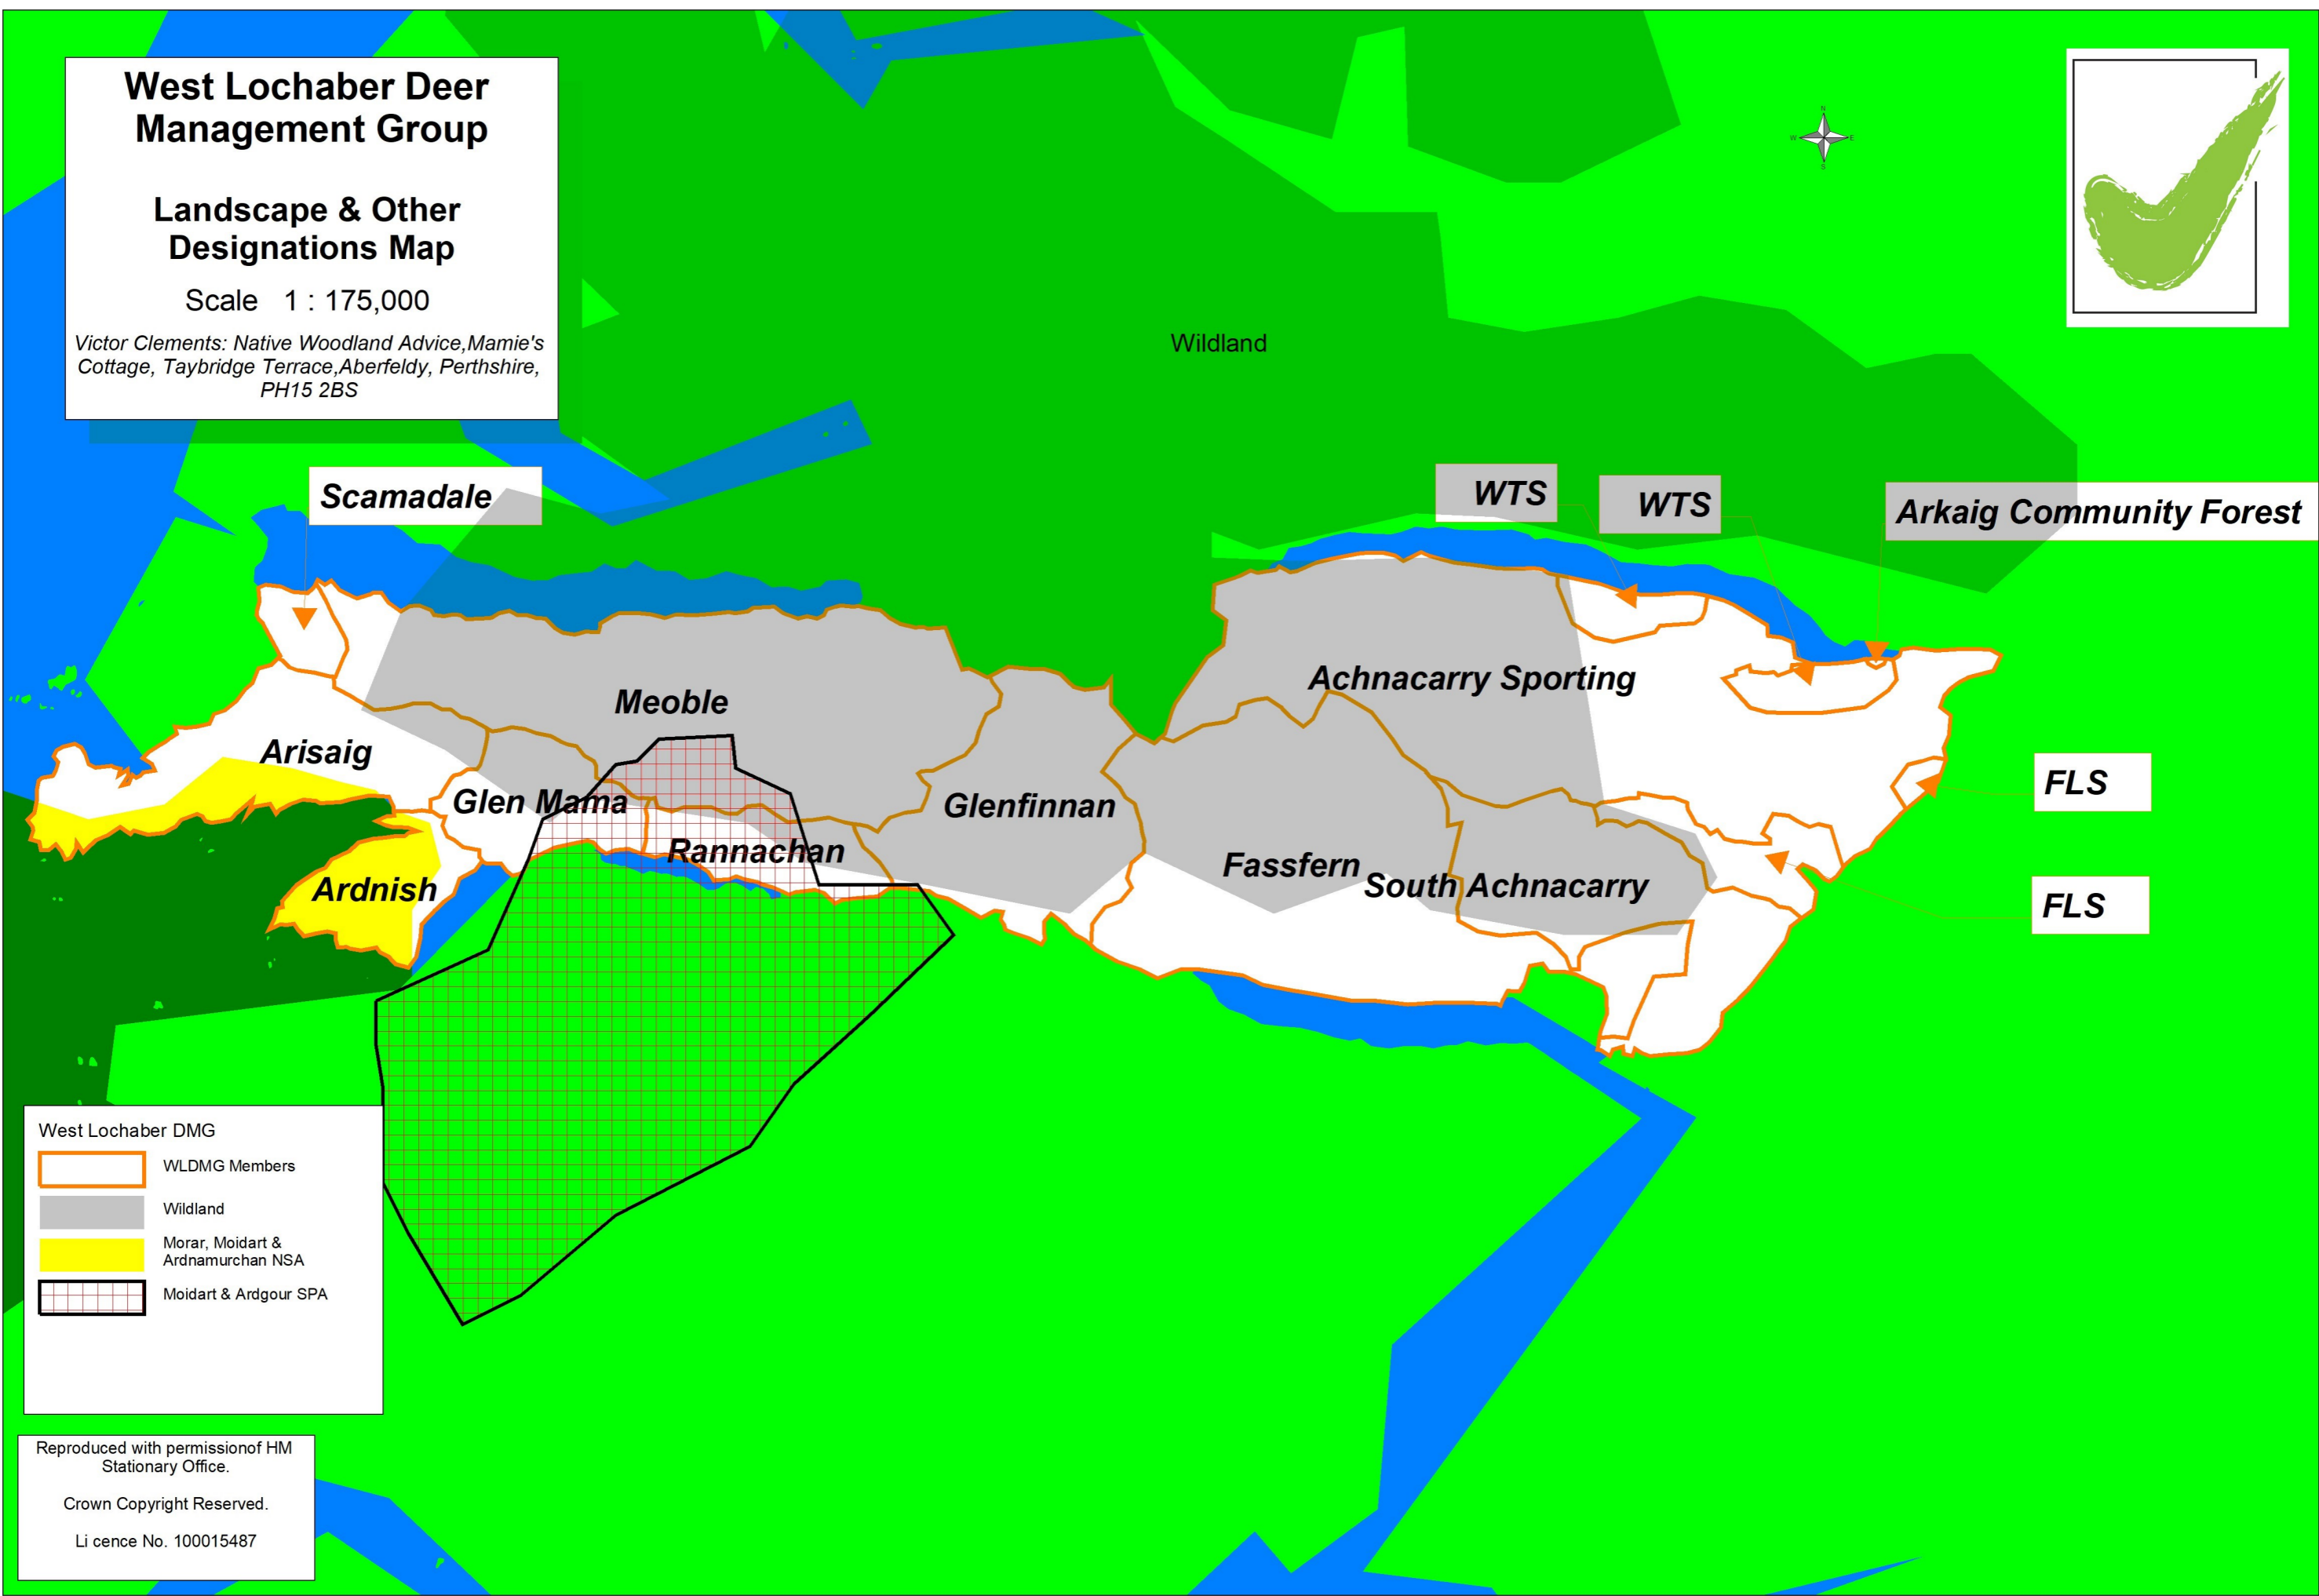

West Lochaber Deer Management Group

Landscape & Other Designations Map

Scale 1 : 175,000

Victor Clements: Native Woodland Advice, Mamie's Cottage, Taybridge Terrace, Aberfeldy, Perthshire, PH15 2BS

West Lochaber DMG

- WLDMG Members
- Wildland
- Morar, Moidart & Ardnamurchan NSA
- Moidart & Ardgour SPA

Reproduced with permission of HM Stationary Office.
Crown Copyright Reserved.
Licence No. 100015487