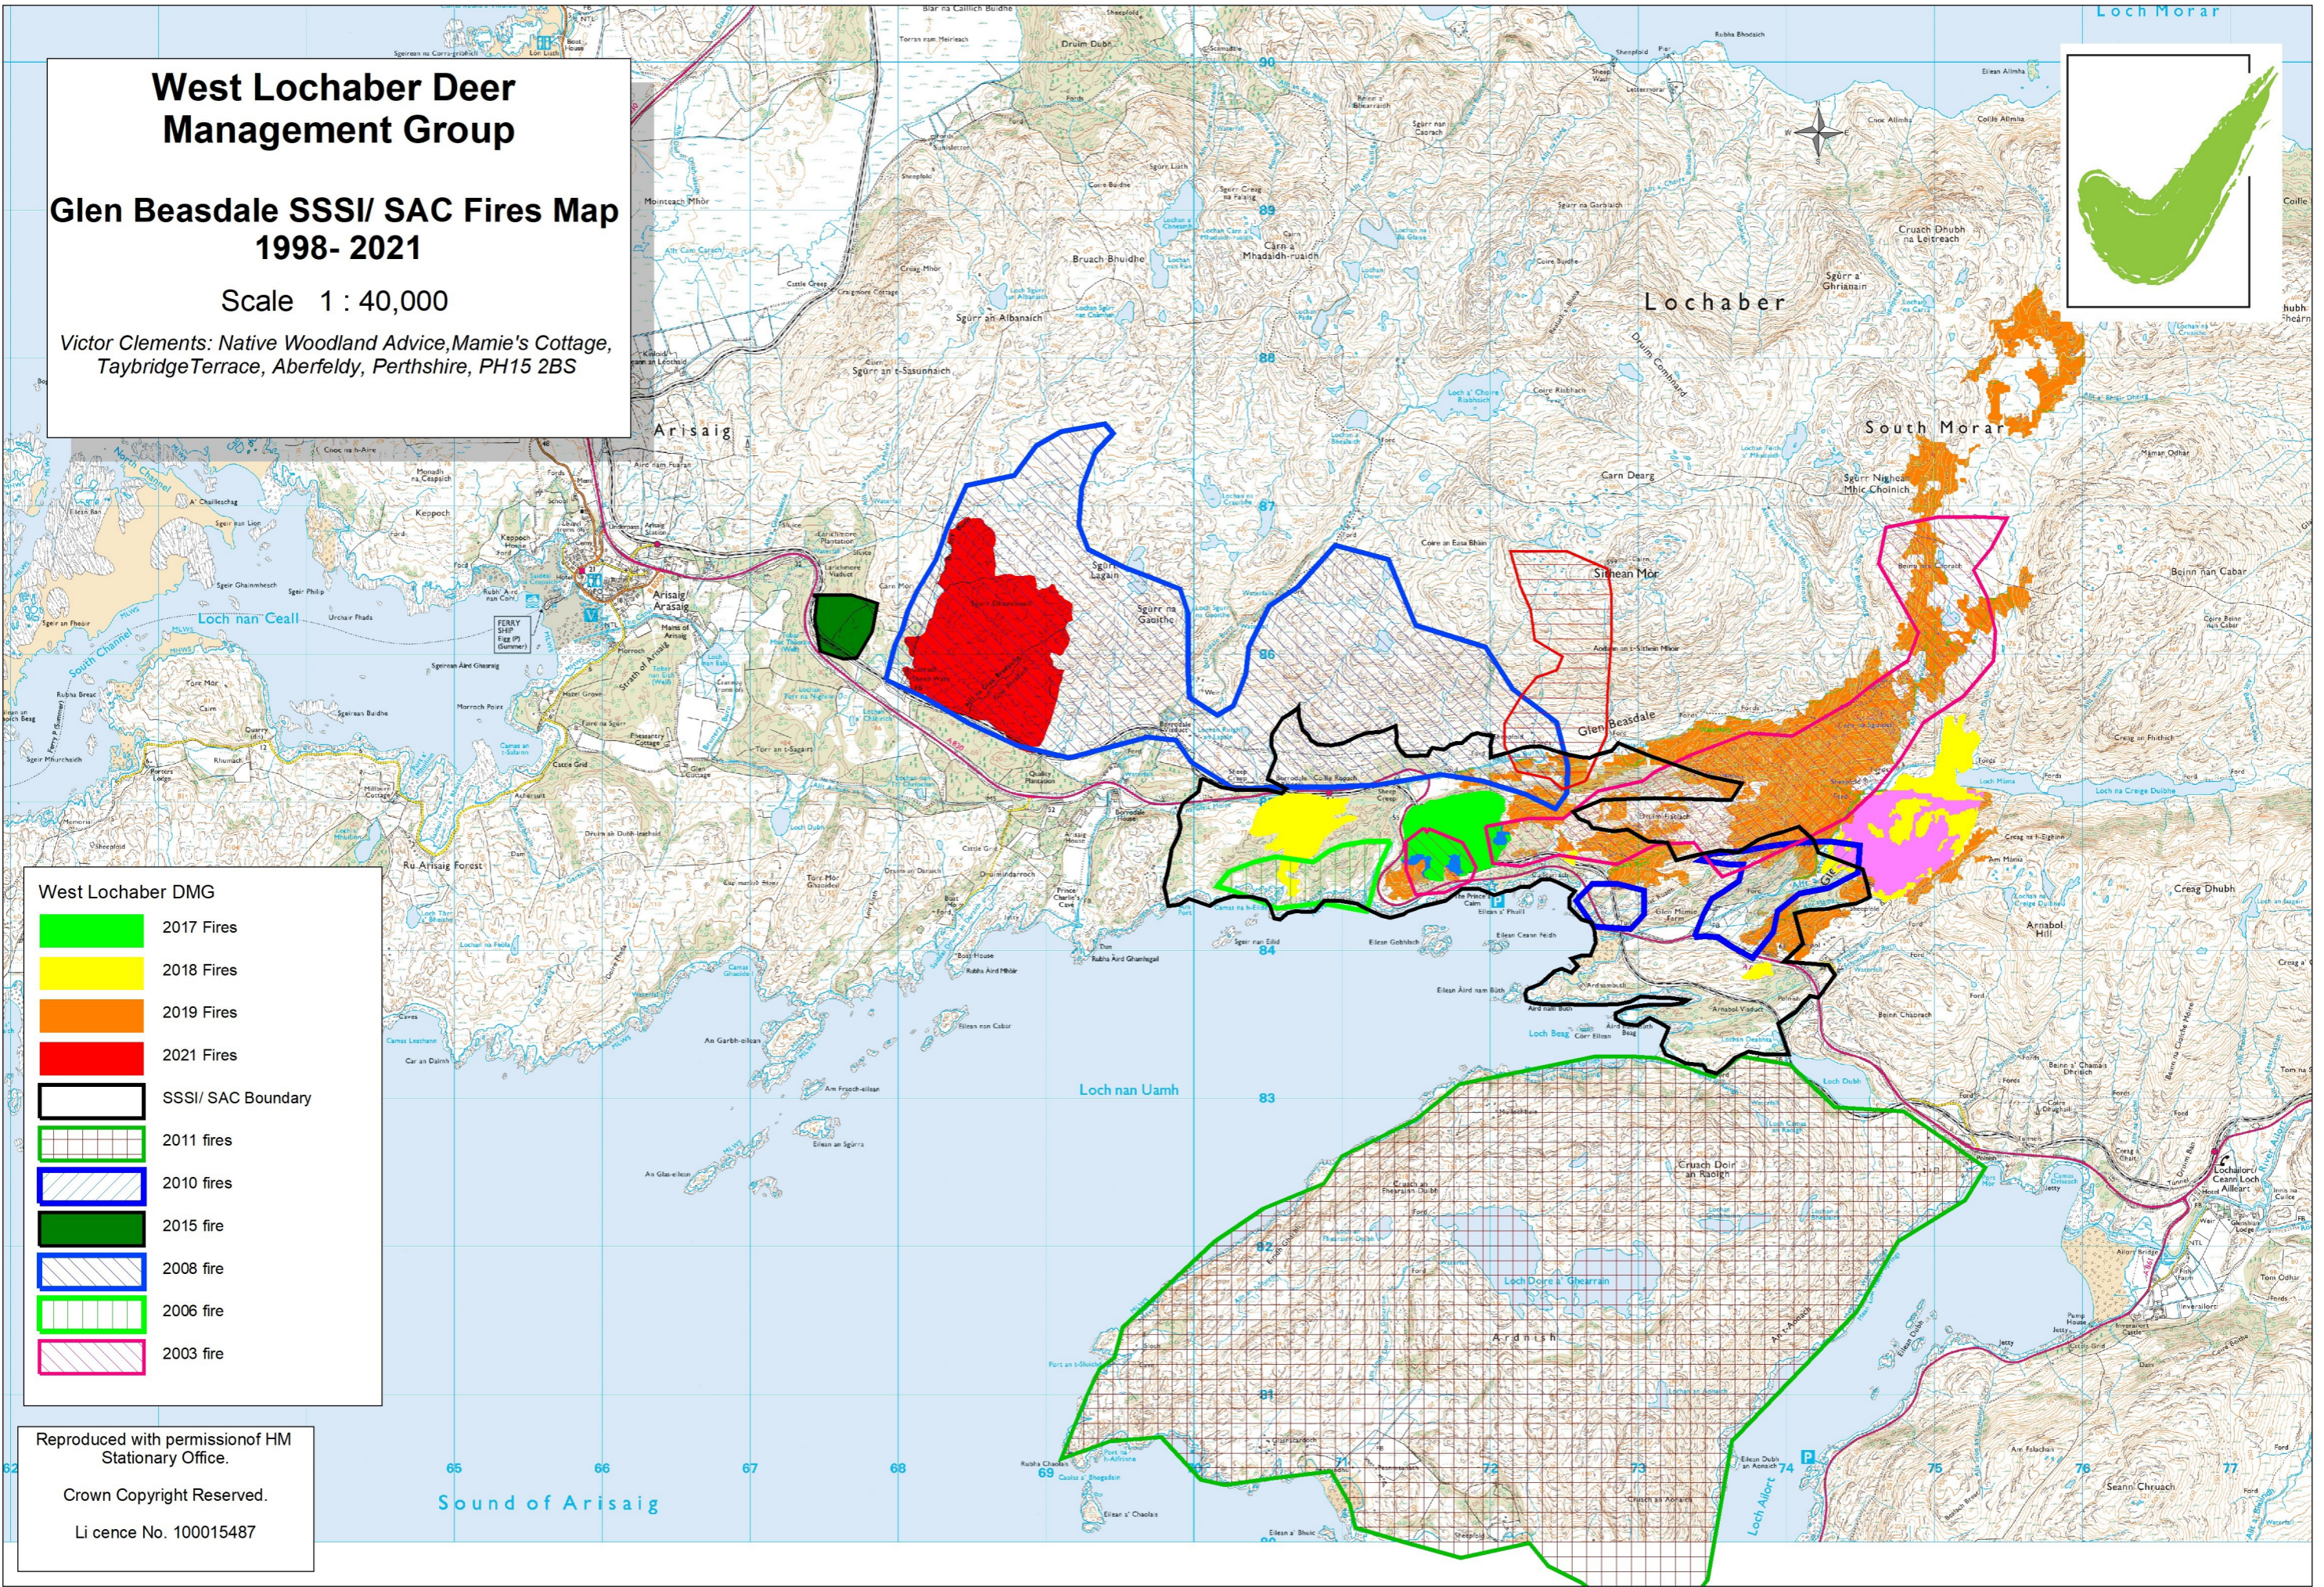

# West Lochaber Deer Management Group

## Glen Beasdale SSSI/ SAC Fires Map 1998- 2021

Scale 1 : 40,000

*Victor Clements: Native Woodland Advice, Mamie's Cottage, Taybridge Terrace, Aberfeldy, Perthshire, PH15 2BS*

### West Lochaber DMG

-  2017 Fires
-  2018 Fires
-  2019 Fires
-  2021 Fires

 SSSI/ SAC Boundary

-  2011 fires
-  2010 fires
-  2015 fire
-  2008 fire
-  2006 fire
-  2003 fire

Reproduced with permission of HM Stationary Office.