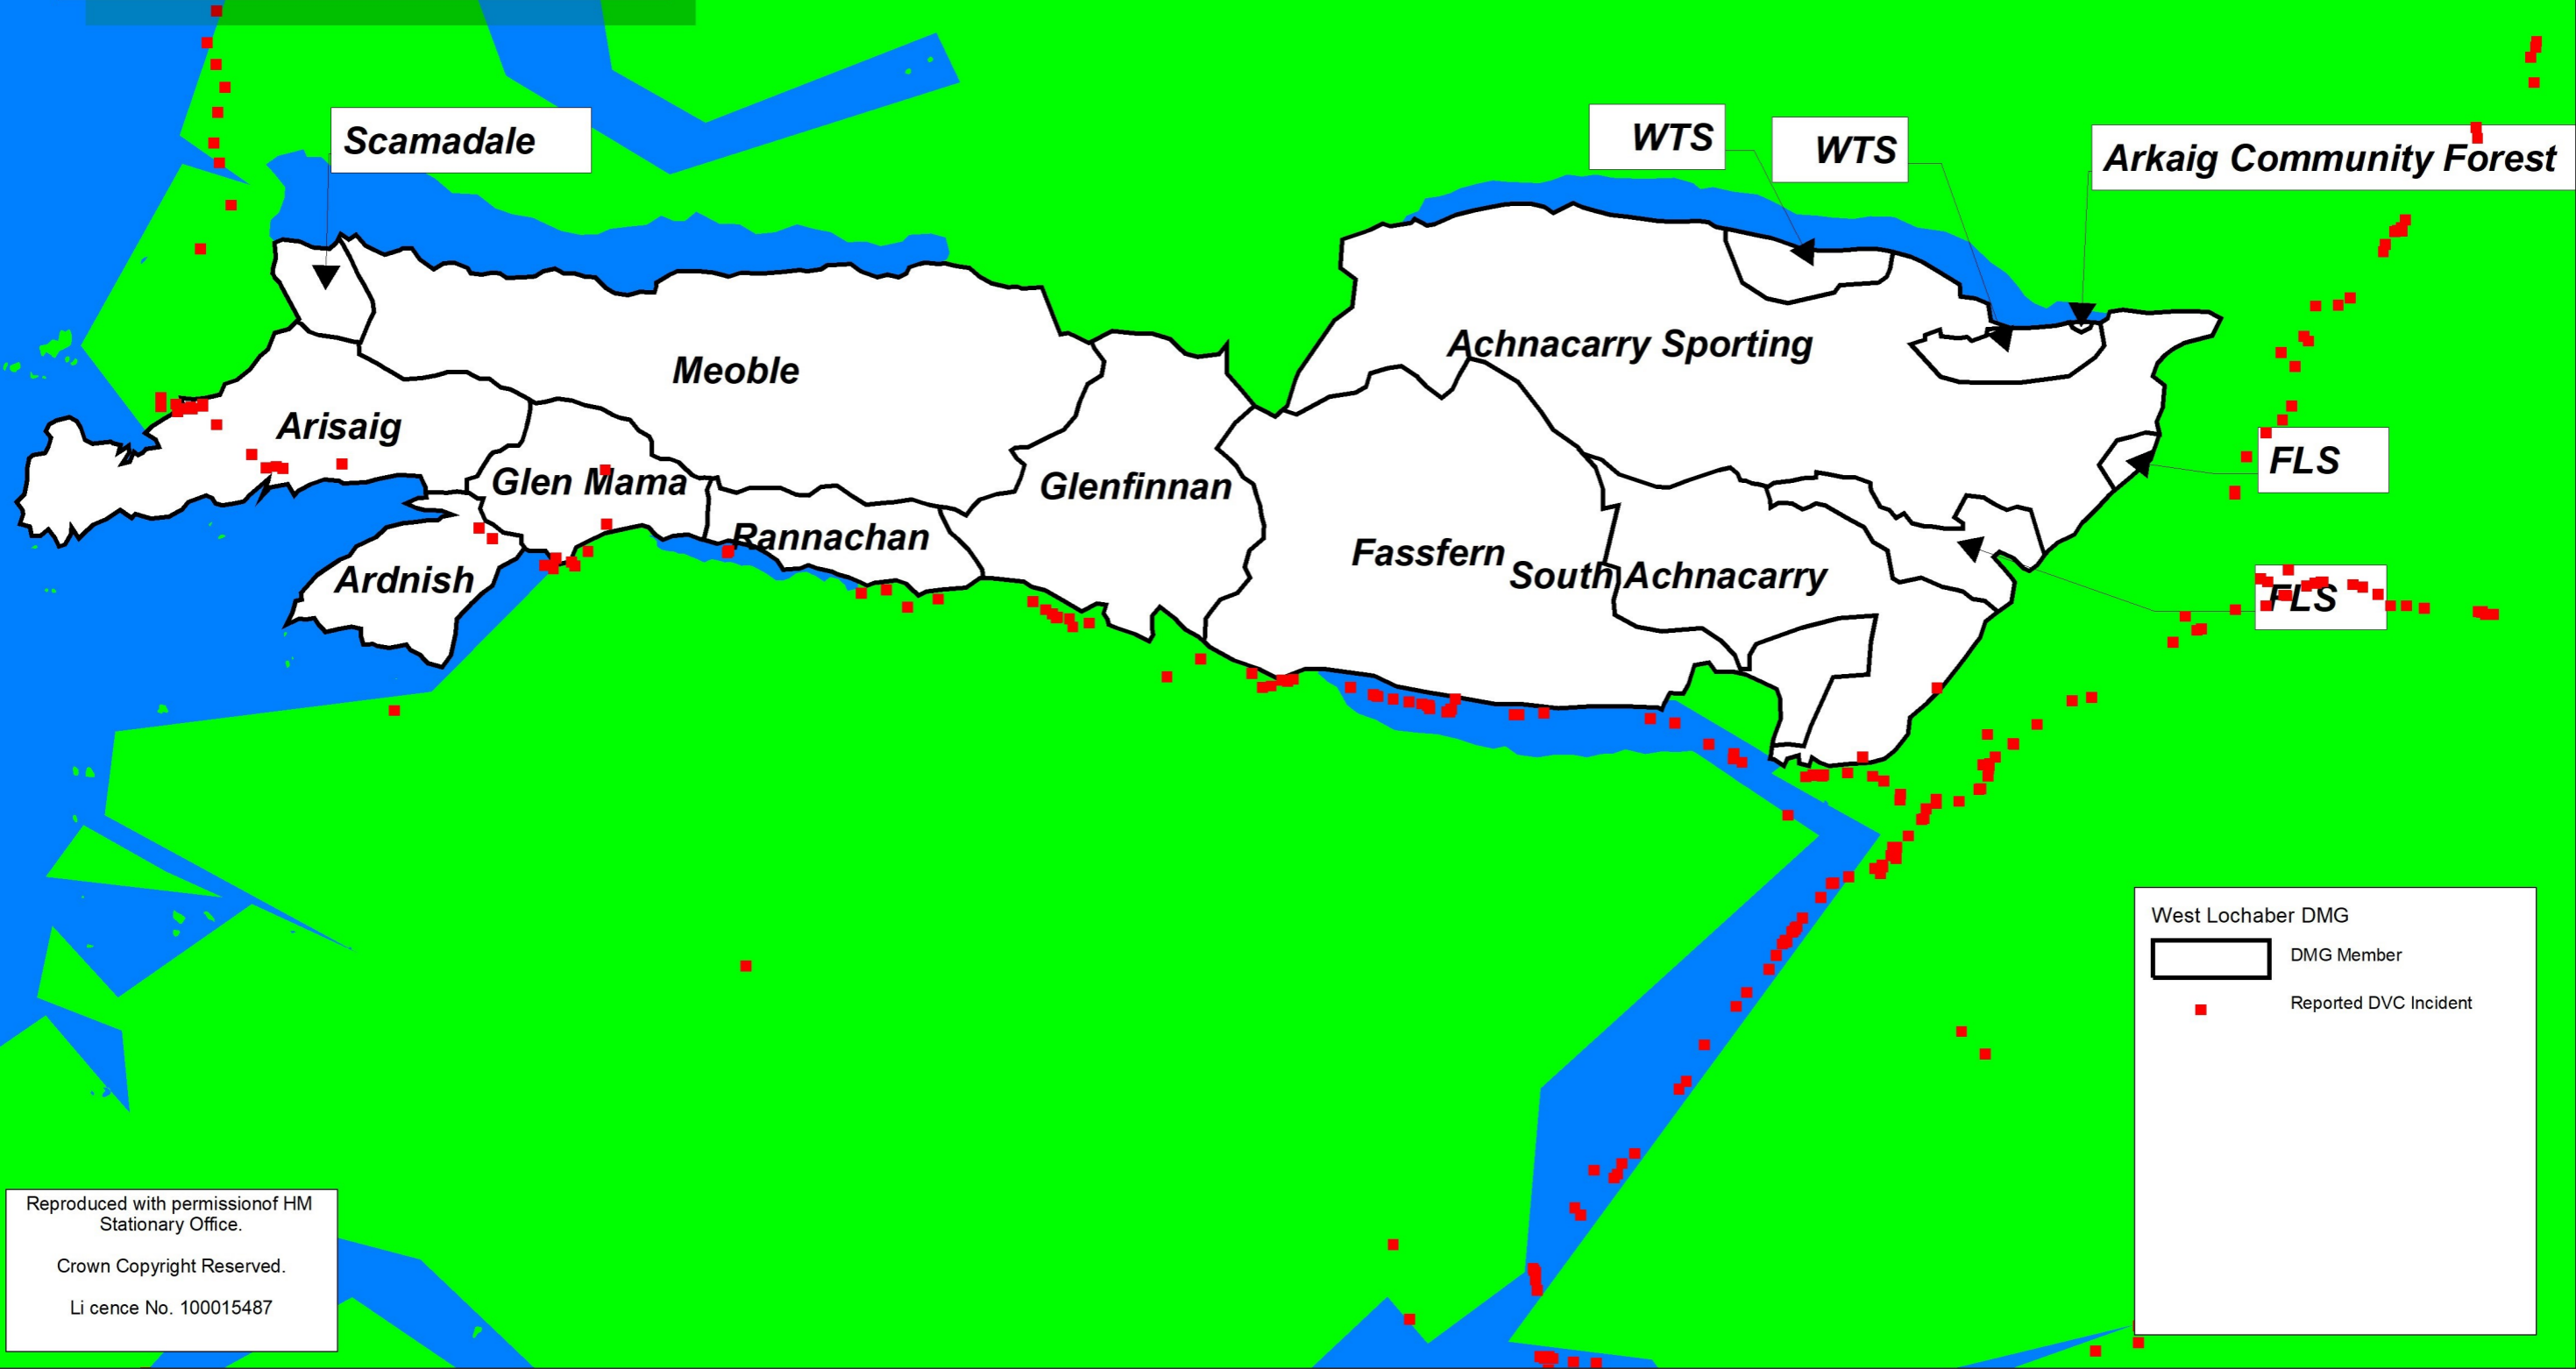

West Lochaber Deer Management Group

Deer- Vehicle collisions Map

Scale 1 : 175,000

Victor Clements: Native Woodland Advice, Mamie's Cottage, Taybridge Terrace, Aberfeldy, Perthshire, PH15 2BS

Reproduced with permission of HM Stationary Office.
Crown Copyright Reserved.
Licence No. 100015487

West Lochaber DMG

-  DMG Member
-  Reported DVC Incident