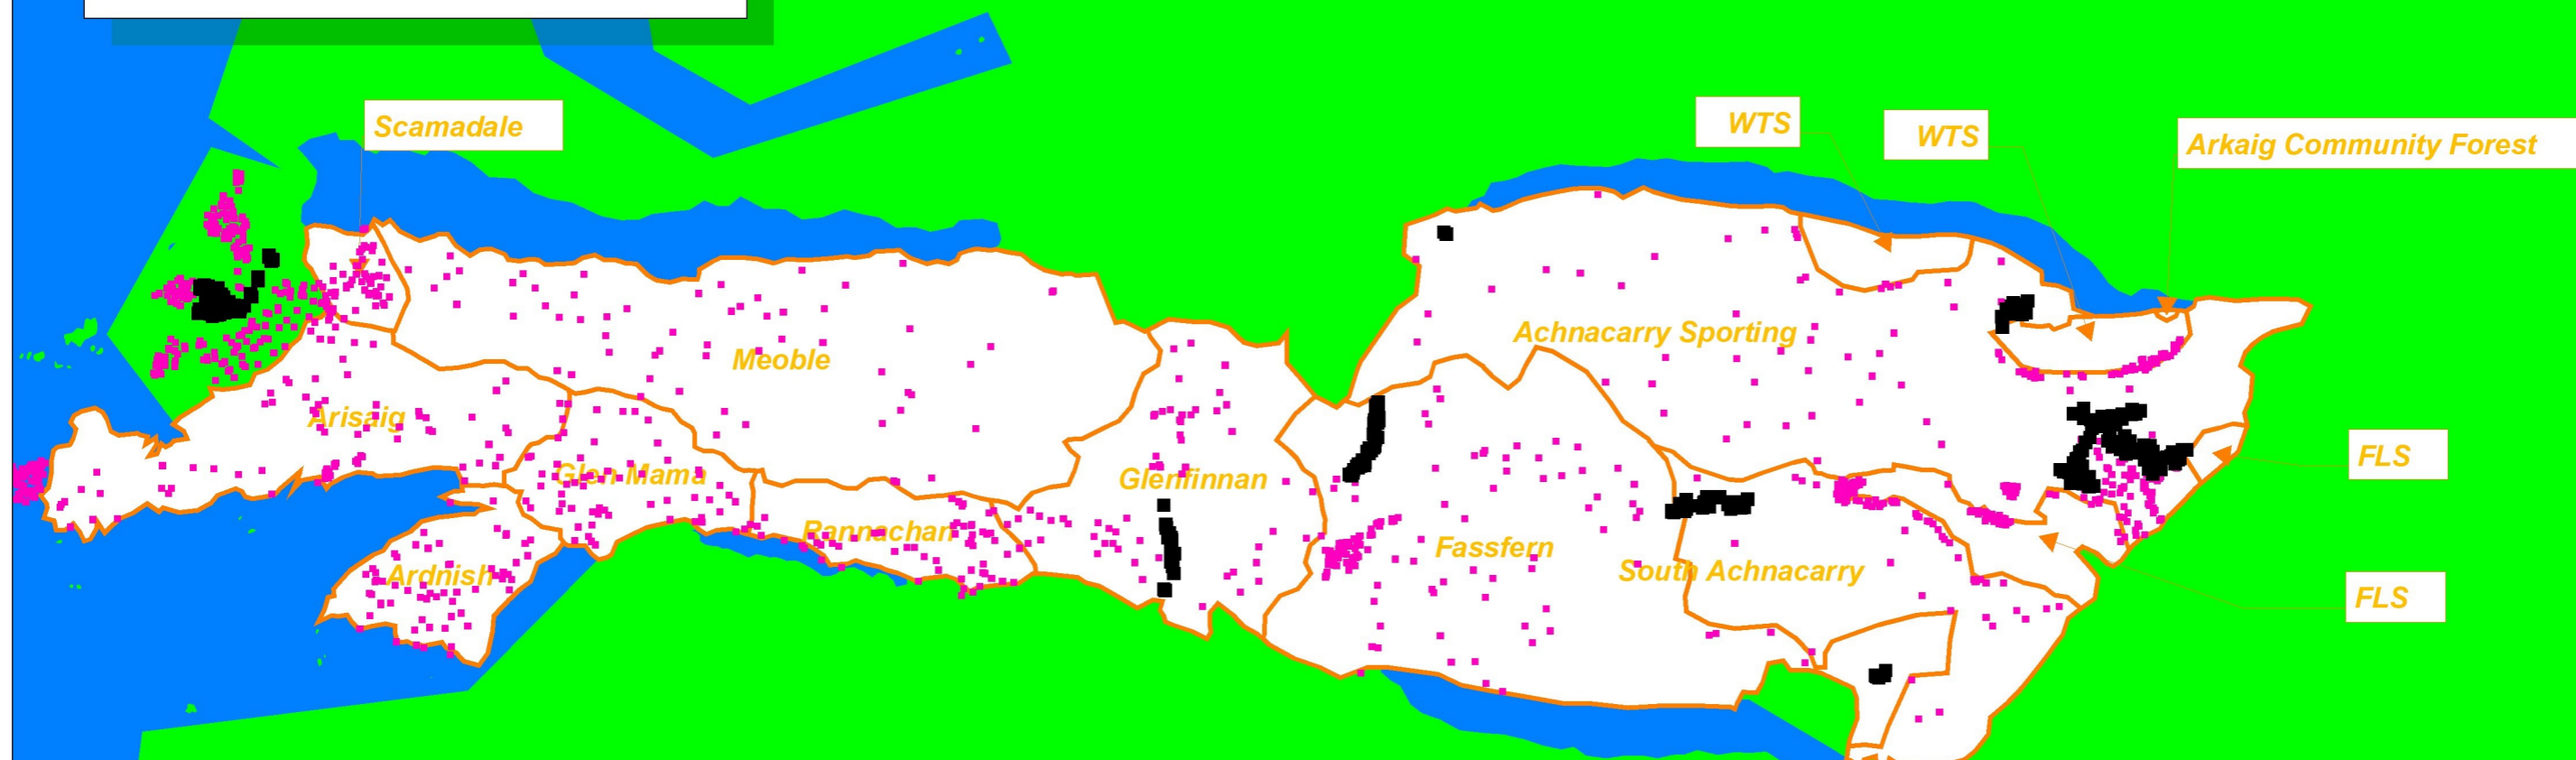

West Lochaber Deer Management Group

Dwarf Shrub Heath & Blanket Bog Distribution Map

Scale 1 : 175,000

Reproduced with permission of HM Stationary Office.
Crown Copyright Reserved.
Licence No. 100015487

West Lochaber DMG

- WLDMG Members
- Blanket Bog
- Dwarf Shrub Heath