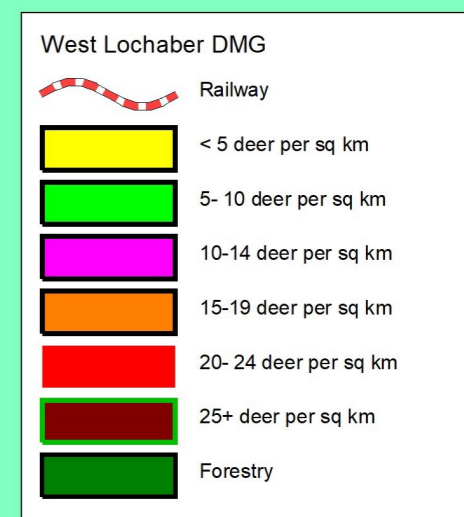

West Lochaber Deer Management Group

2018 Deer density Map

Scale 1 : 175,000

Victor Clements: Native Woodland
Advice, Mamie's Cottage, Taybridge
Terrace, Aberfeldy, Perthshire, PH15 2BS

Reproduced with permission of HM
Stationary Office.
Crown Copyright Reserved.
Licence No. 100015487