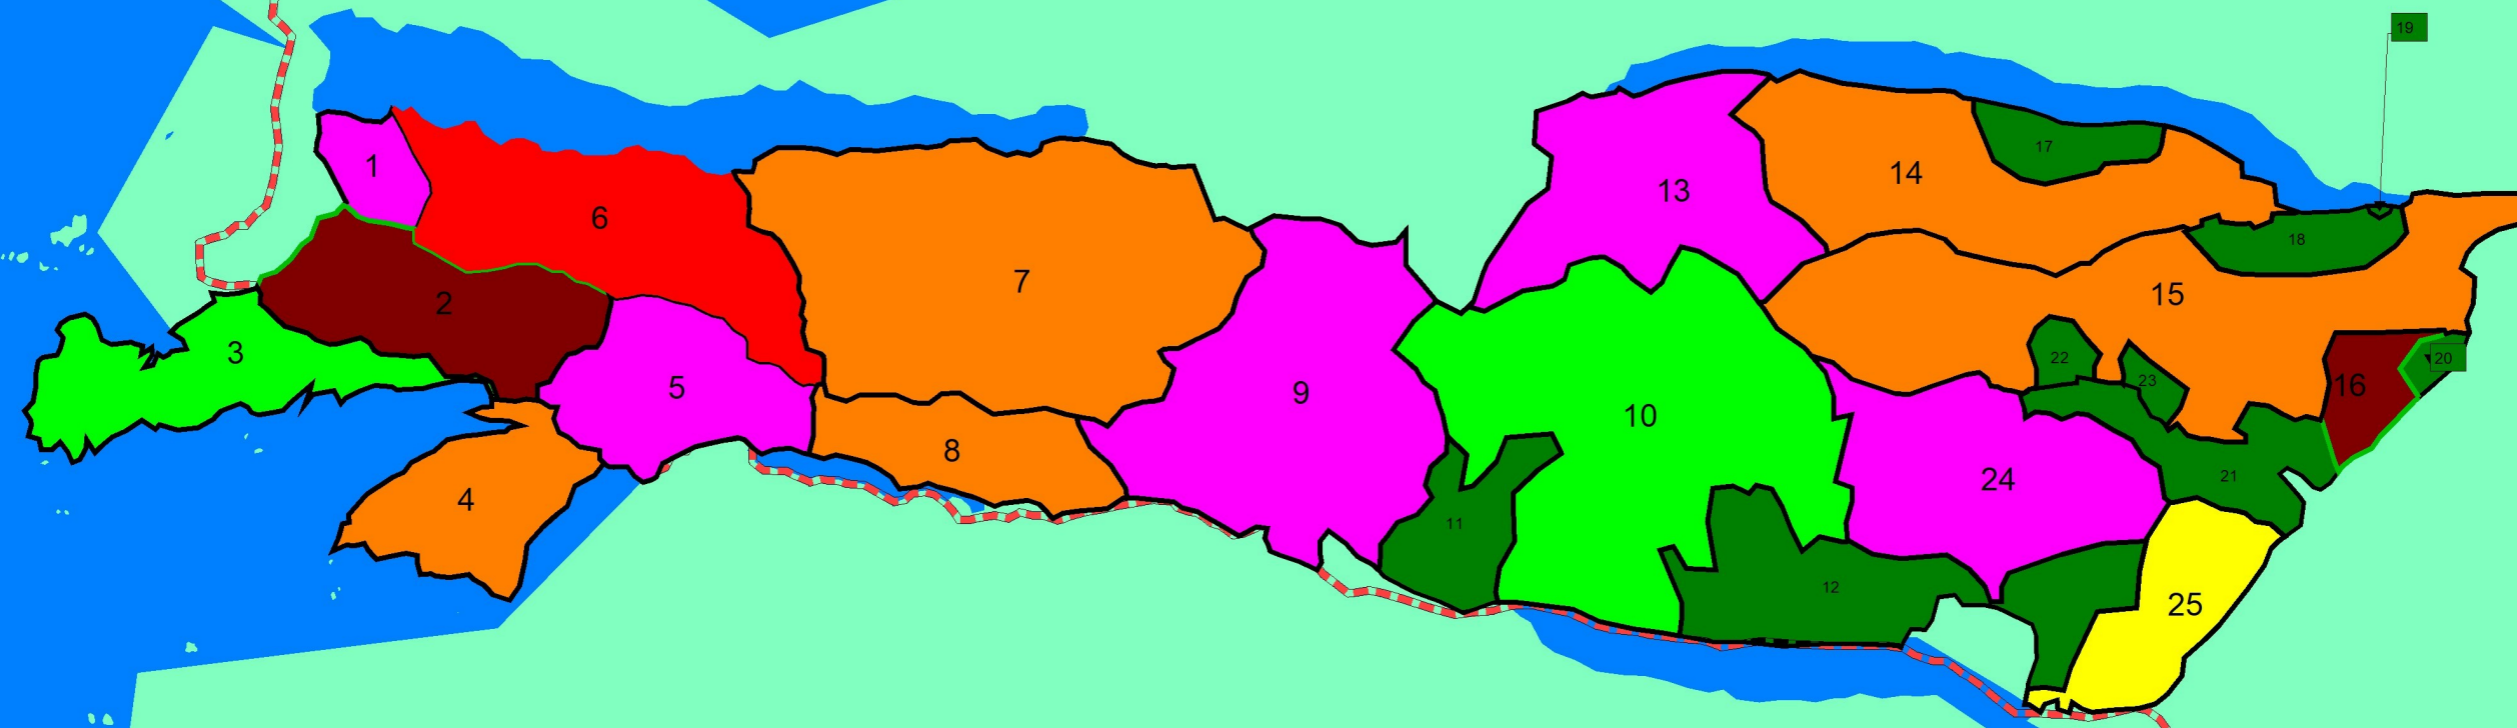

West Lochaber Deer Management Group

2018 Deer density Map

Scale 1 : 175,000

Victor Clements: Native Woodland
Advice, Mamie's Cottage, Taybridge
Terrace, Aberfeldy, Perthshire, PH15 2BS

Reproduced with permission of HM
Stationary Office.
Crown Copyright Reserved.
Licence No. 100015487